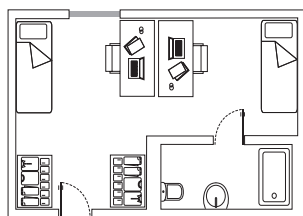

Habitación individual

Single room

Habitación doble

Double room